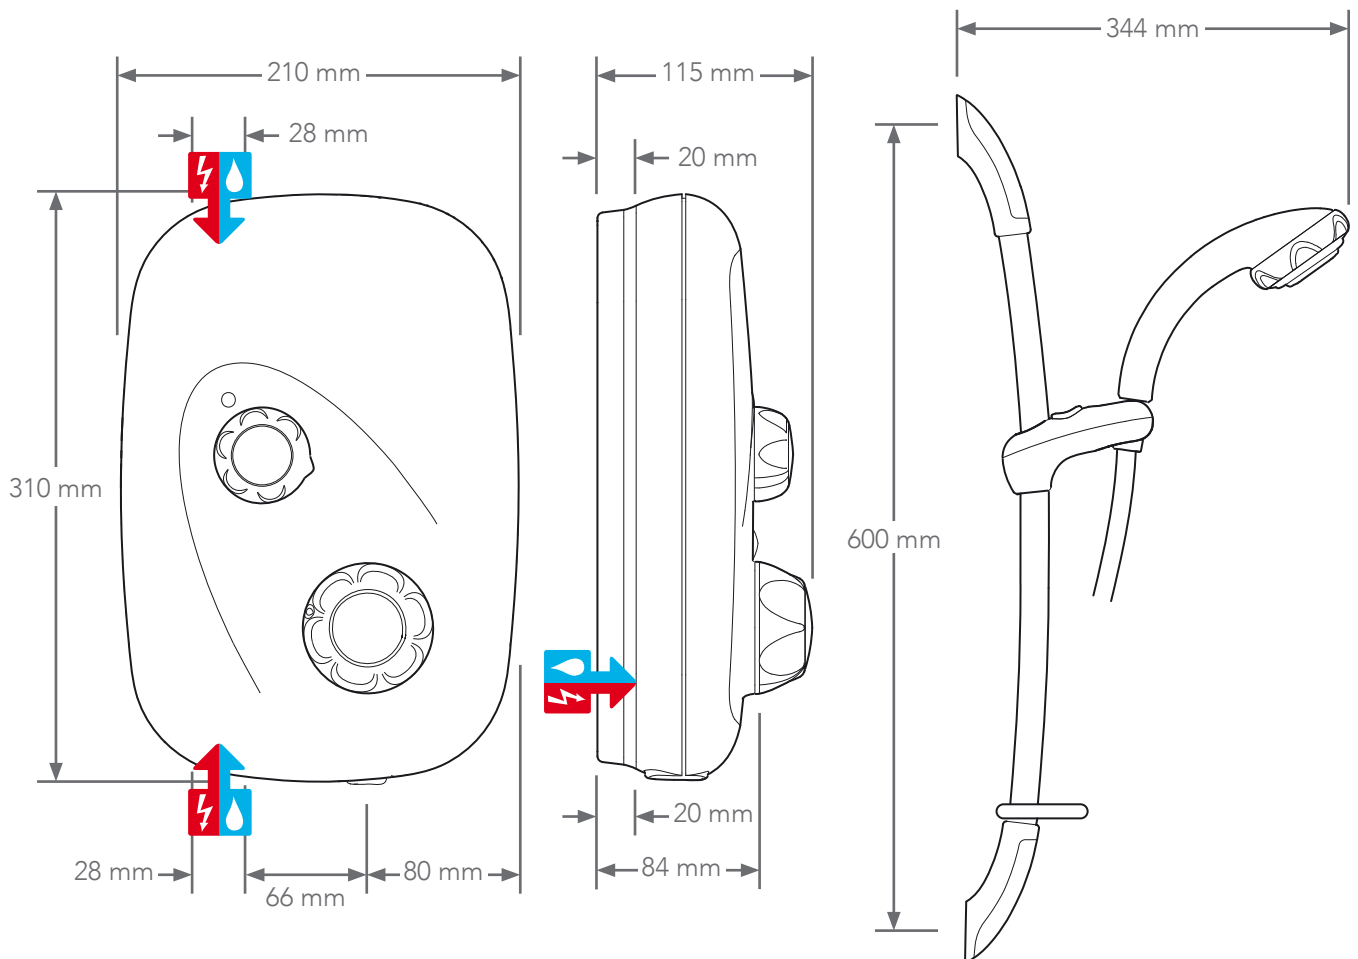

4 spray 11cm showerhead with rub clean nozzles for easy cleaning

Robust shower fittings with 1.25m shower hose

To download other resources, and for more information and advice on our products just visit:
www.mirashowers.co.uk

Water entry points: Left (rising, falling & rear)

Cable entry points: Left (rising, falling & rear)

Inlet connections: 15mm dual entry push fit.
Hot and cold, 28mm pipe centres

Outlet connections: ½" BSP Male

Automatic shutdown: Shutdown within 2 secs

Accessories

Wide range of accessories available at www.mirashowers.co.uk

Approvals

CE approved

BEAB approved

Kiwa certified

WRAS approved (Water Regulations Advisory Scheme)

Dimensions

To download other resources, and for more information and advice on our products just visit: www.mirashowers.co.uk